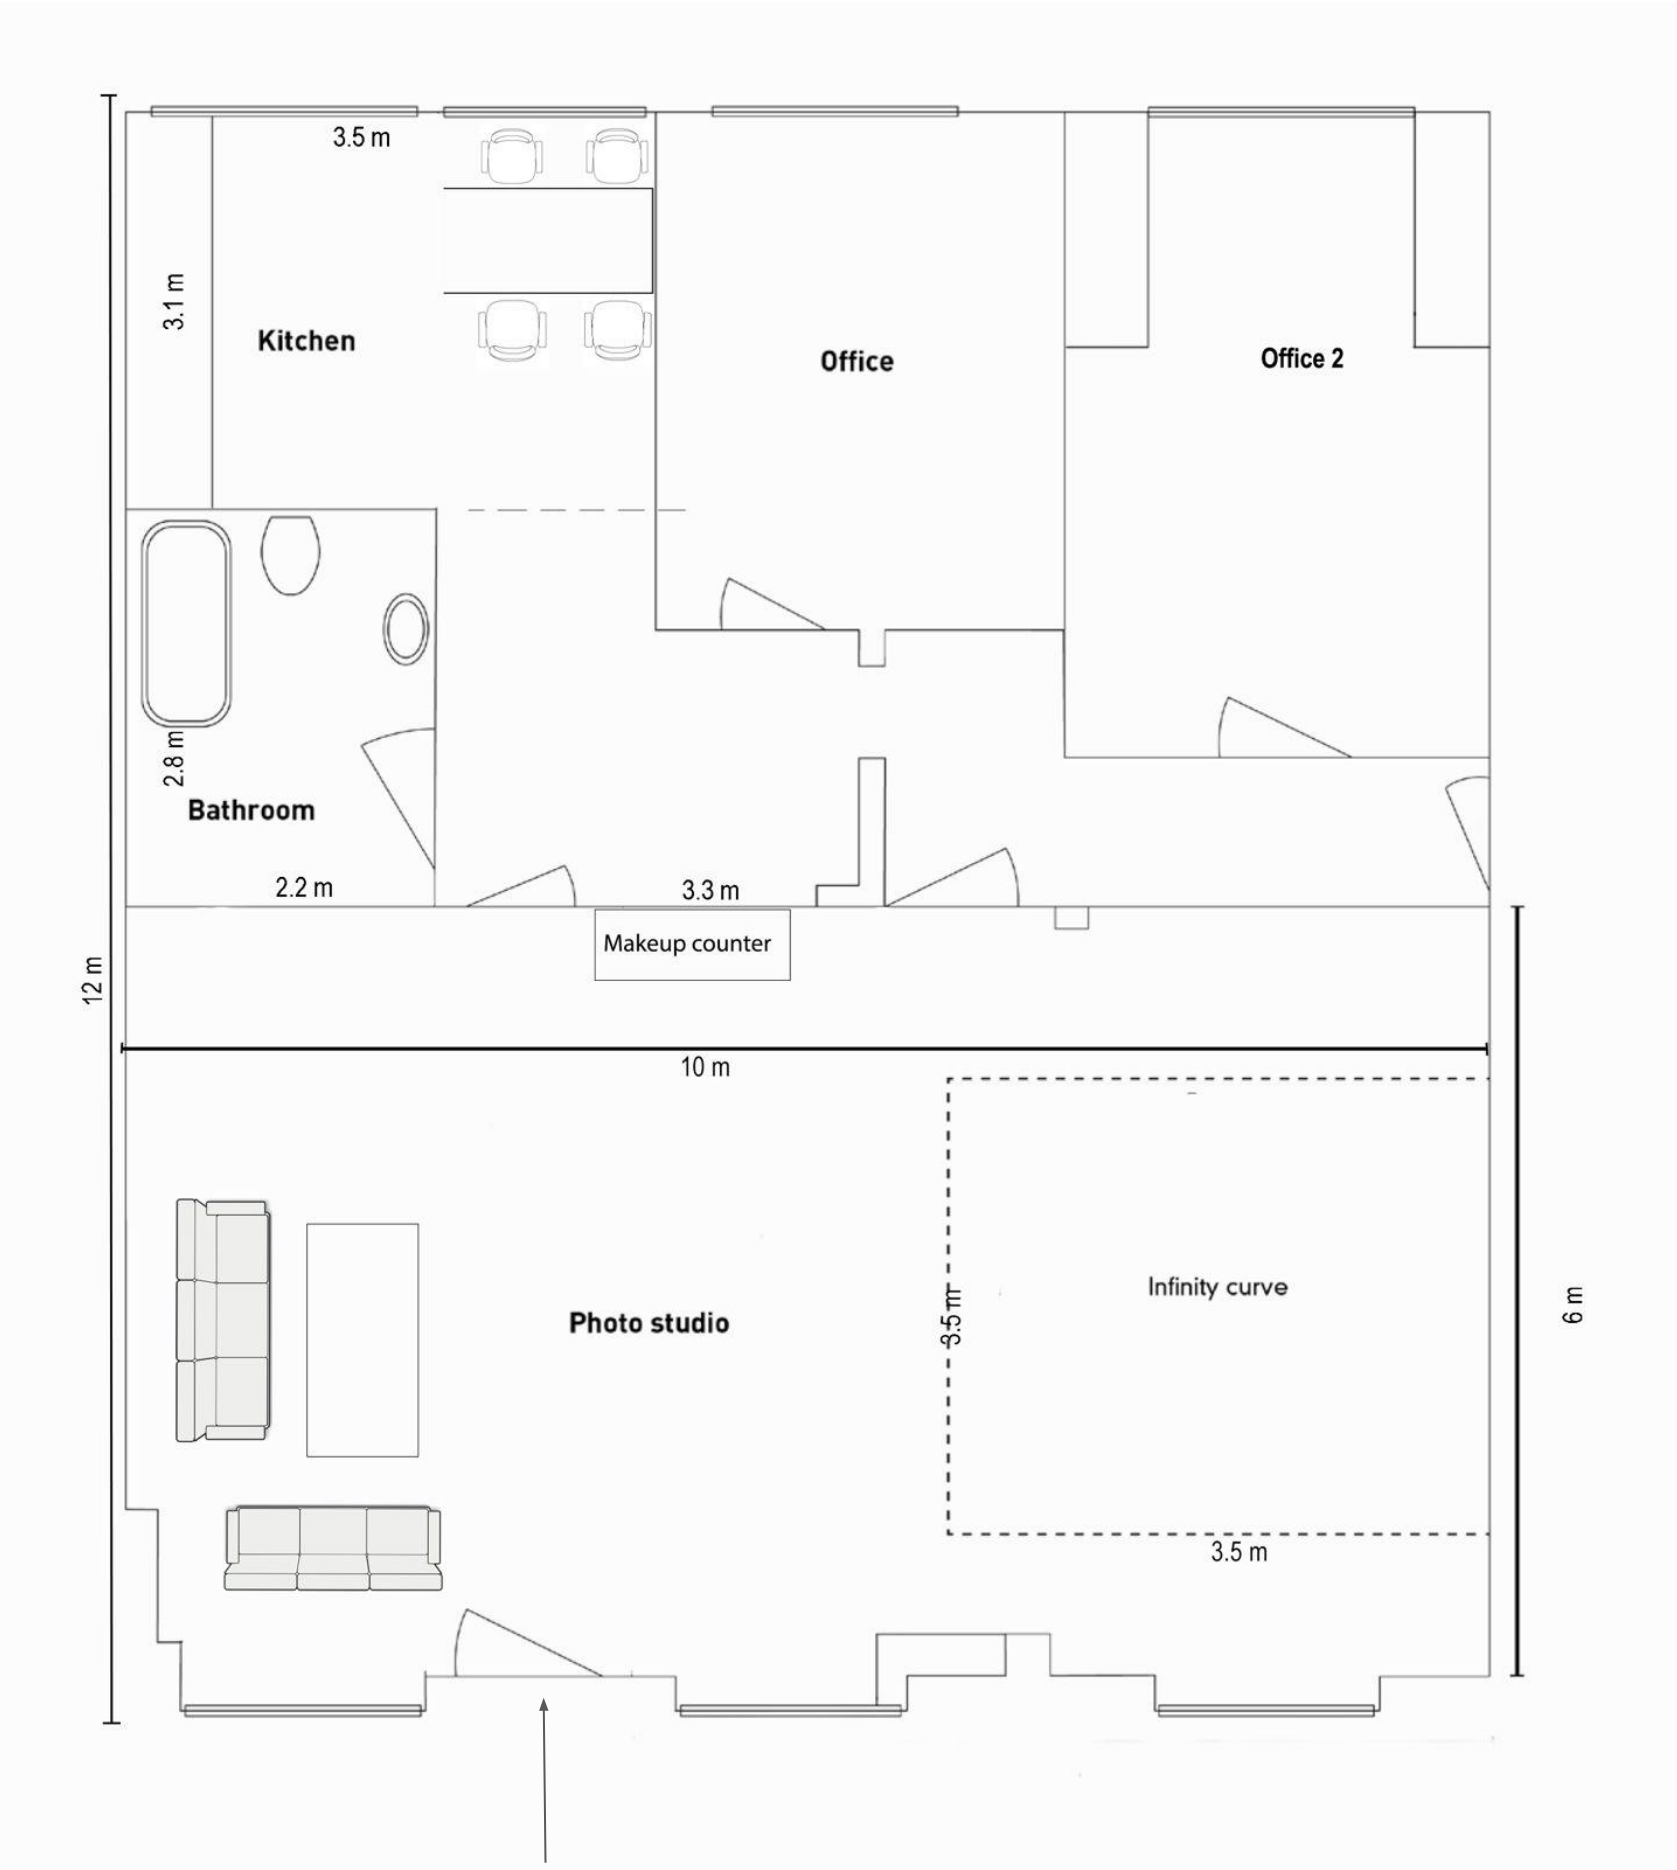

Studio Floor Plan

Main entrance
Boddinstr. 32